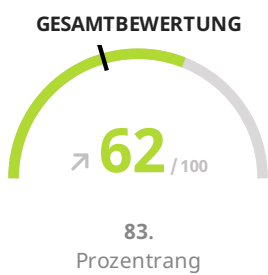

DOERFFLER & SCHUETZ TRANSPORT + LOGISTIK GMBH

Kassel - Deutschland | Güterbeförderung im Straßenverkehr

Veröffentlichungsdatum: 20. Dez. 2022

Gültig bis: 20. Dez. 2023

Nachhaltigkeitsleistung ● Ungenügend ● Unvollständig ● Gut ● Fortgeschritten ● Hervorragend — Durchschnittliche

Verteilung der Gesamtbewertungen

Themenpunktzahl-Vergleich

Calculate Scope 1 & 2 GHG Emissions

Get an estimate of your carbon footprint based on the Greenhouse Gas Protocol standards:

1. Click "Start" or "Update" to enter data for selected emissions category;
2. Once you complete all categories within one scope, click "Submit" to see the calculation results;
3. Export your results. Share them with stakeholders or attach as a supporting document to your EcoVadis questionnaire.

^ Scope 1 GHG Emissions

Emission category	Calculation	tCO ₂ eq	Methodology	Explanation
 Stationary Source Fuel Combustion (/SSFuelCombustion/Edit/6599)	Relevant and Calculated	0.71	!	
 Mobile Source Fuel Combustion (/MSFuelCombustion/Edit/6599)	Relevant and Calculated	2,104.04	!	